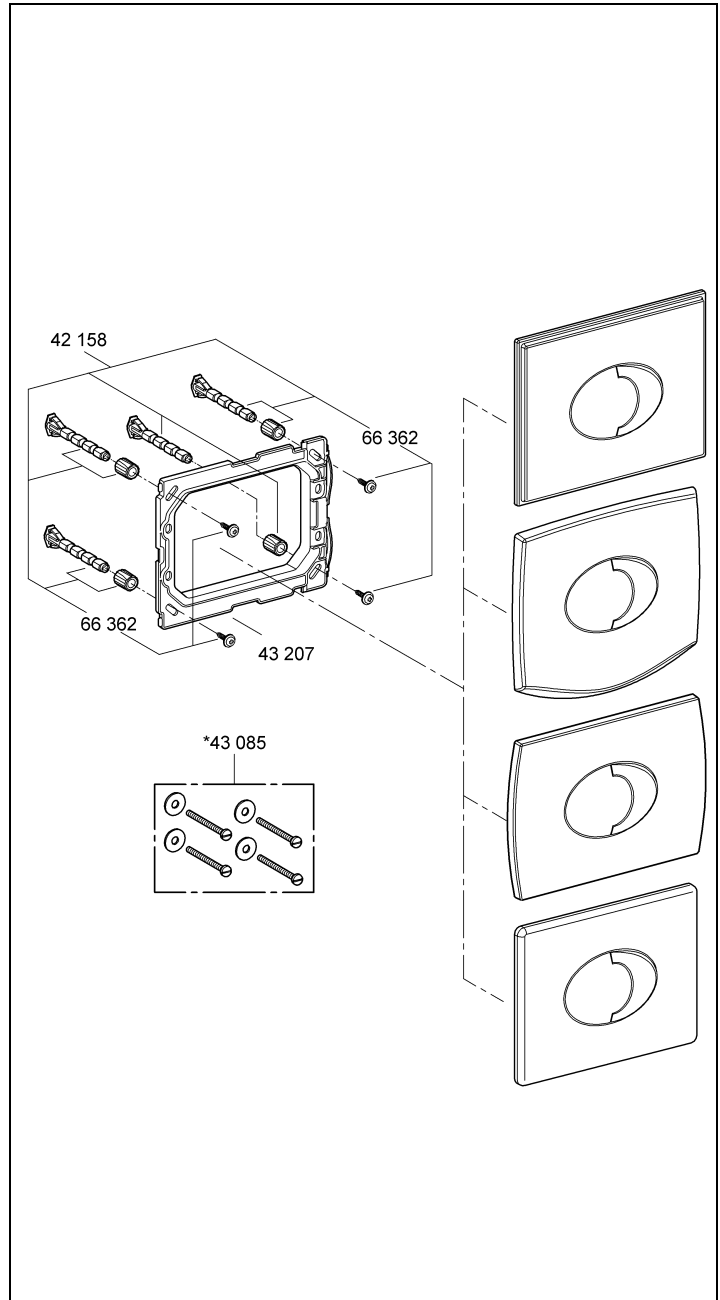

Bitte diese Anleitung an den Benutzer der Armatur weitergeben!
Please pass these instructions on to the end user of the fitting!
S.v.p remettre cette instruction à l'utilisateur de la robinetterie!