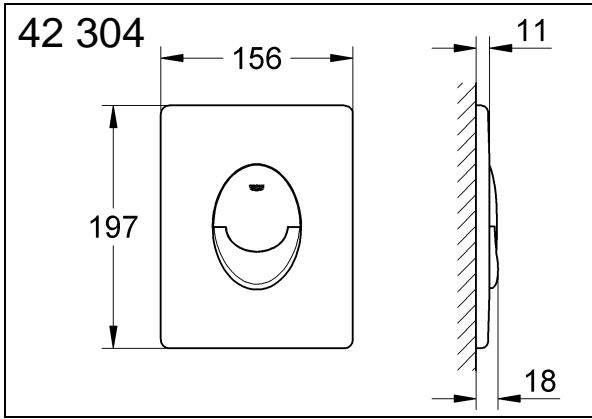

Bitte diese Anleitung an den Benutzer der Armatur weitergeben!
Please pass these instructions on to the end user of the fitting!
S.v.p remettre cette instruction à l'utilisateur de la robinetterie!