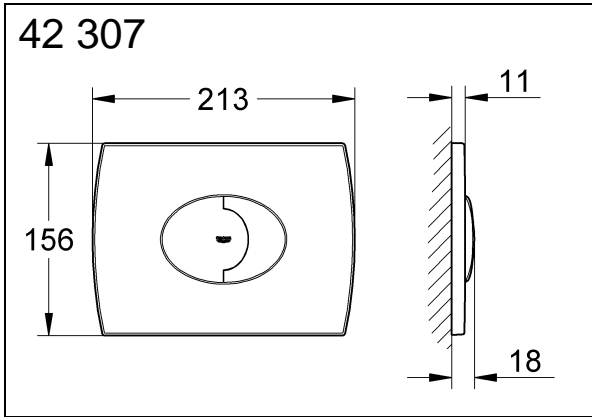

Bitte diese Anleitung an den Benutzer der Armatur weitergeben!
Please pass these instructions on to the end user of the fitting!
S.v.p remettre cette instruction à l'utilisateur de la robinetterie!