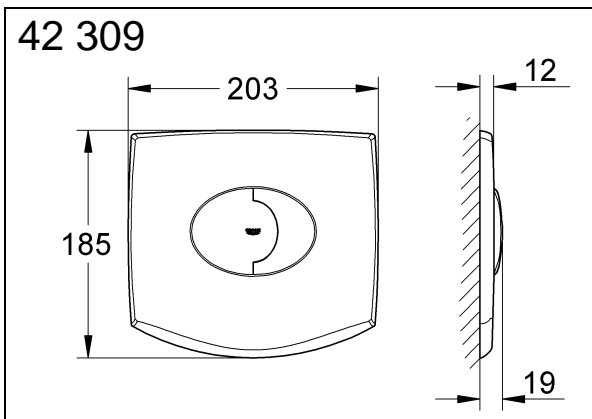

Bitte diese Anleitung an den Benutzer der Armatur weitergeben!
Please pass these instructions on to the end user of the fitting!
S.v.p remettre cette instruction à l'utilisateur de la robinetterie!