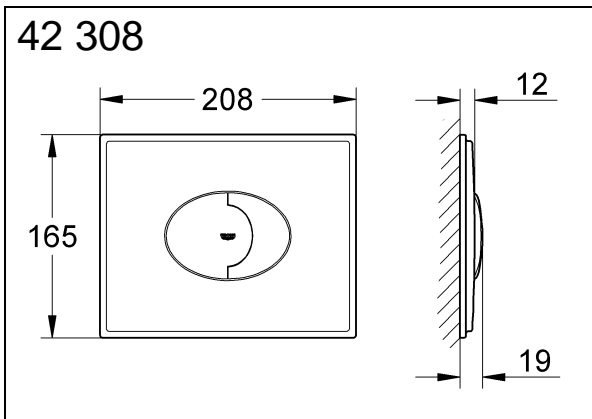

Bitte diese Anleitung an den Benutzer der Armatur weitergeben!
Please pass these instructions on to the end user of the fitting!
S.v.p remettre cette instruction à l'utilisateur de la robinetterie!