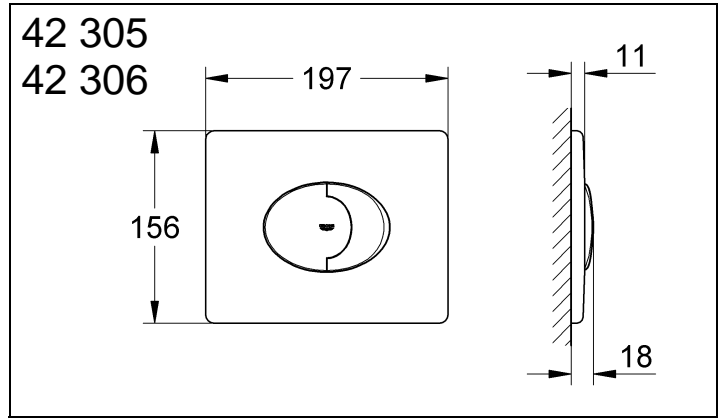

Bitte diese Anleitung an den Benutzer der Armatur weitergeben!
Please pass these instructions on to the end user of the fitting!
S.v.p remettre cette instruction à l'utilisateur de la robinetterie!