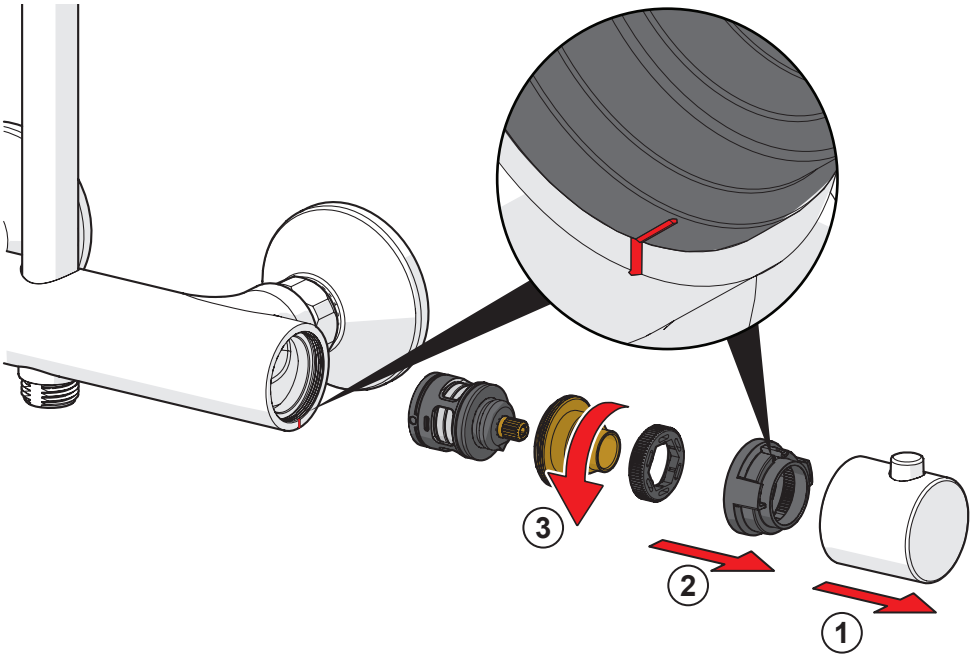

①

②

④

cleaning.hansa.com

Oras Group is a powerful European provider of sanitary fittings: the market leader in the Nordics and a leading company in Continental Europe. The company's mission is to make the use of water easy and sustainable and its vision is to become the European leader of advanced sanitary fittings. Oras Group has two strong brands: Oras and Hansa.