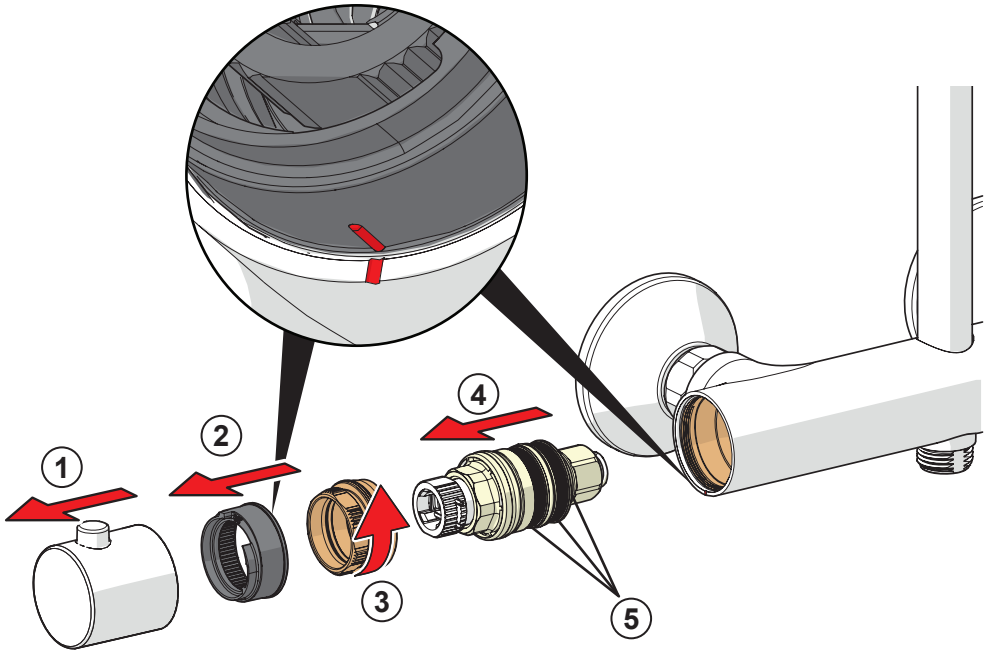

①

②

④

cleaning.hansa.com

Oras Group is a powerful European provider of sanitary fittings: the market leader in the Nordics and a leading company in Continental Europe. The company's mission is to make the use of water easy and sustainable and its vision is to become the European leader of advanced sanitary fittings. Oras Group has two strong brands: Oras and Hansa.