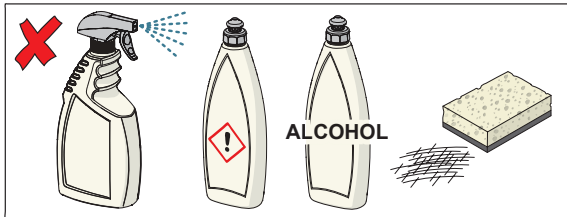

①

②

④

cleaning.hansa.com

Oras Group is a powerful European provider of sanitary fittings: the market leader in the Nordics and a leading company in Continental Europe. The company's mission is to make the use of water easy and sustainable and its vision is to become the European leader of advanced sanitary fittings. Oras Group has two strong brands: Oras and Hansa.