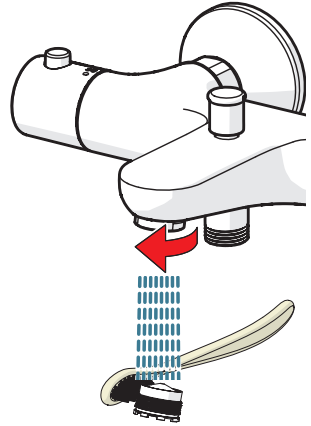

①

②

④

cleaning.hansa.com

Oras Group is a powerful European provider of sanitary fittings: the market leader in the Nordics and a leading company in Continental Europe. The company's mission is to make the use of water easy and sustainable and its vision is to become the European leader of advanced sanitary fittings. Oras Group has two strong brands: Oras and Hansa.