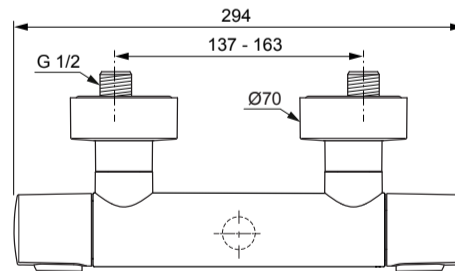

Ideal Standard International NV
Corporate Village - Gent Building
Da Vincilaan 2
1935 Zaventem
Belgium

www.idealstandardinternational.com