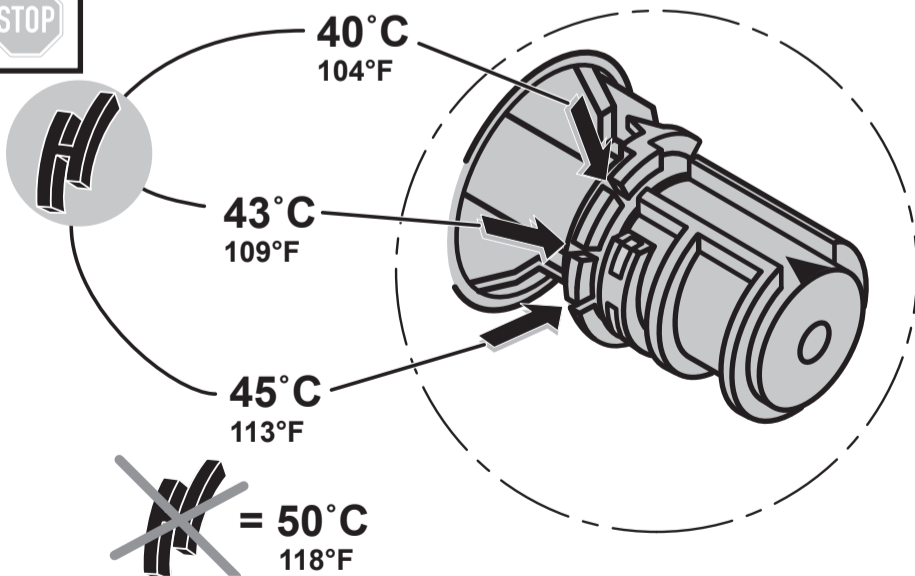

Ideal Standard International NV
Corporate Village - Gent Building
Da Vincilaan 2
1935 Zaventem
Belgium

www.idealstandardinternational.com