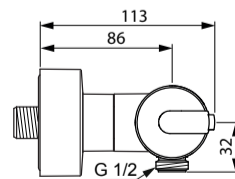

Ideal Standard International NV
Corporate Village - Gent Building
Da Vincilaan 2
1935 Zaventem
Belgium

www.idealstandardinternational.com