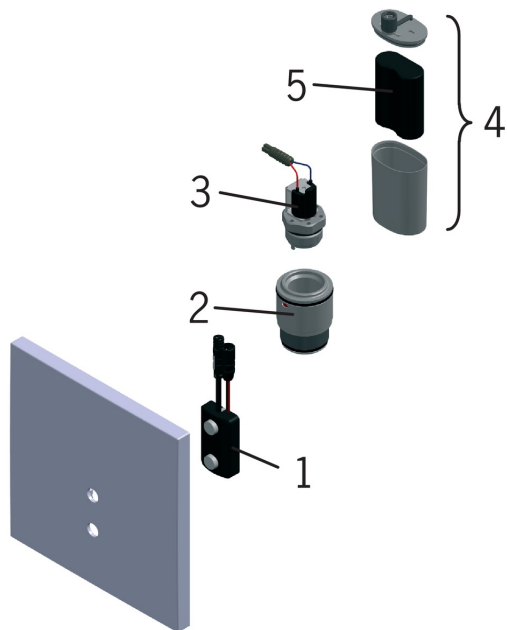

EAN: 6414150060021
static.oras.com/6557C

Spare parts

SP6557C

	Name	Code
01	Sensor, 6/9/12 V Bluetooth	1002253V
01	Sensor, 6 V Discontinued	199238V
02	Membrane housing	199297V
03	Pilot valve, 6 V	199225V
04	Battery casing	199438V
05	Lithium battery, 2CR5 6 V	198330